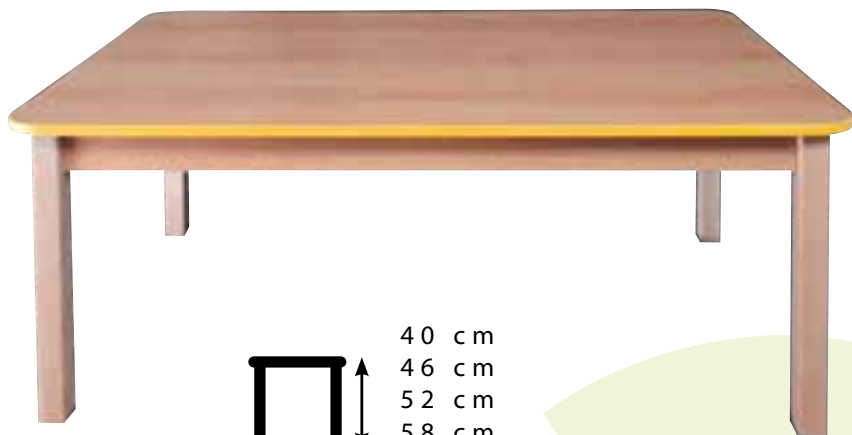

NEVER-ENDING IMAGINATION

Z190

JANA

Children chair is produced from beech massive wood.
Chair is stackable. Five color options.

14 cm

26 cm

36 cm

Children chair made of birch plywood. Could be use as a chair with two heights and as a table.

z130

JUMBO

26 c m
30 c m
34 c m
38 c m

Children chair is made of metal and beech plywood. Very lightweight but solid construction. Five color options.

TABLES KLASIK

Table made of beech wood with laminate plate. Various color edges of tabletops. Available with height adjustment legs.