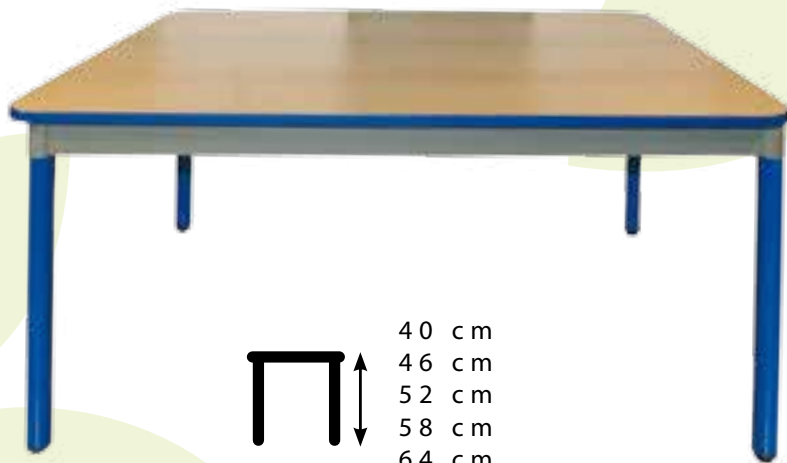

z130

JUMBO

26 c m
30 c m
34 c m
38 c m

Children chair is made of metal and beech plywood. Very lightweight but solid construction. Five color options.

TABLES KLASIK

Table made of beech wood with laminate plate. Various color edges of tabletops. Available with height adjustment legs.

T210 RECTANGLE

T220 SQUARE

T250 TRAPEZE

T260 SEMI-CIRCLE

T230 CIRCLE

T240 HEXAGON

NEVER-ENDING IMAGINATION

TABLES JUMBO

Children's table with metal legs. Five colors options. Plate of laminate.

40 cm
46 cm
52 cm
58 cm
64 cm
70 cm

T310 RECTANGLE

T340 TRAPEZE

T350 SEMI-CIRCLE

T320 CIRCLE

T330 HEXAGON

TABLE WITH BENTWOOD LEGS