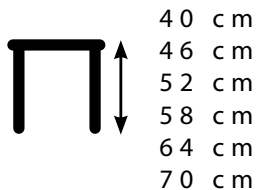

z130

JUMBO

26 c m
30 c m
34 c m
38 c m

Children chair is made of metal and beech plywood. Very lightweight but solid construction. Five color options.

TABLES KLASIK

Table made of beech wood with laminate plate. Various color edges of tabletops. Available with height adjustment legs.