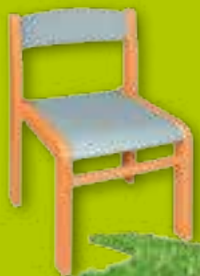

Children's table with bent legs. The table is stackable.

40 cm
46 cm
52 cm
58 cm
64 cm

T420 SQUARE

T410 CIRCLE

NEVER-ENDING IMAGINATION

SET STELA

Set of two chairs and a table. Delivered disassembled. Made of beech wood and birch plywood.